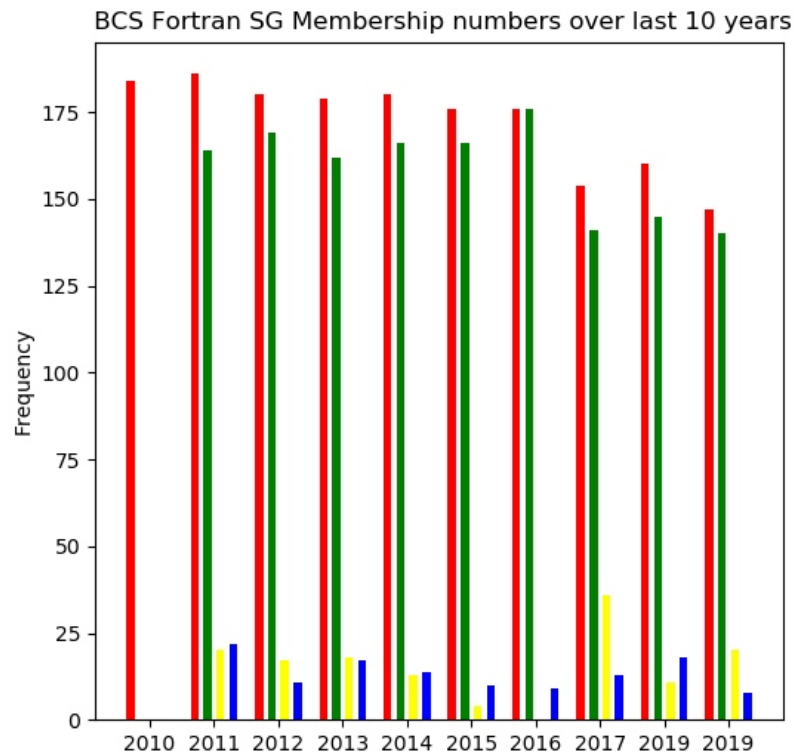

BCS Fortran SG membership report 2019

- sg_member_status
- current_list_serve
- bcs_member_grade
- join_date
- address_change_dat

This means that I have been unable to provide the range of summary reports since 2018 that I had done from 2010 to 2017. It also means that without the membership number data the changes in membership between years has been based on date of birth, which so far appears to be adequate.

Membership numbers

The following table has details of the membership numbers from 2010 to 2019.

Year	Member numbers	Year range	Same	Left	New
2010	184				
2011	186	2010-2011	164	20	22
2012	180	2011-2012	169	17	11
2013	179	2011-2013	162	18	17
2014	180	2013-2014	166	13	14
2015	176	2014-2015	166	14	10
2016	176	2015-2016	176	0	0
2017	154	2016-2017	141	36	13
2018	160	2017-2018	145	11	18
2019	147	2018-2019	140	20	8

Note that the underlying BCS membership table (memdata.csv) made available to us did not change between August 2015 and December 2016.

BCS Fortran SG membership report 2019

Here is a bar chart of this information.

The meaning of the colours are given below.

- red - total member numbers in a year in August
- green - common numbers between last year and this year
- yellow - the number who left
- blue - the number who joined